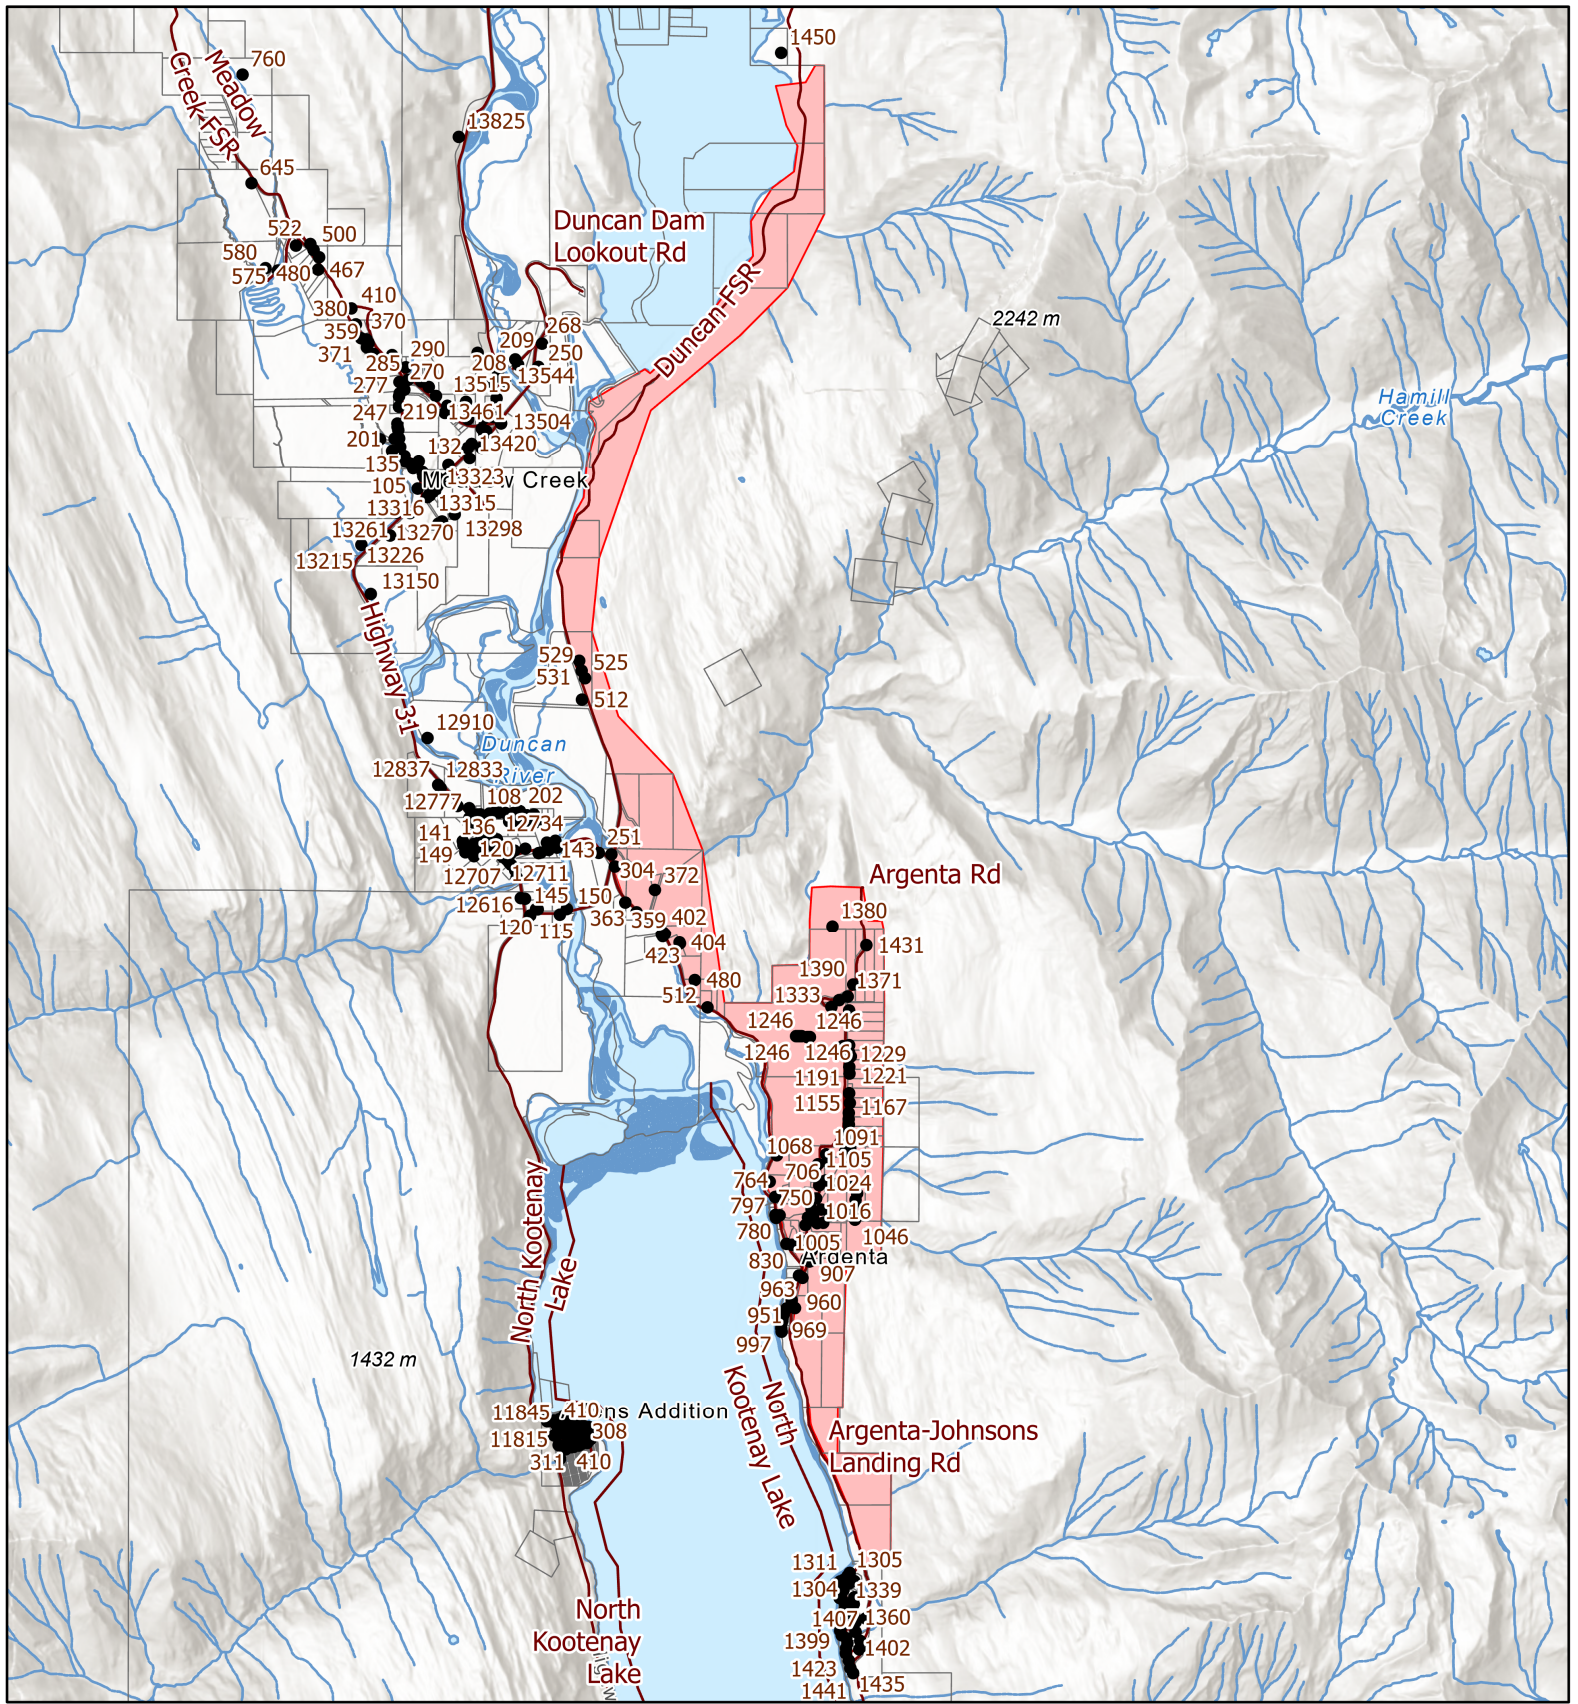

**REGIONAL DISTRICT OF
CENTRAL KOOTENAY
EMERGENCY
OPERATIONS CENTRE**

EOC Phone: 250-352-7701 or 1-866-522-7701

Current Emergency Information:

rdck.ca/EOCinfo

Register to receive emergency notifications:

rdck.ca/notifications

To report a flood, landslide, spill or other hazards:

1-800-663-3456

Argenta Creek Wildfire Evacuation Order

- Streets
- Addresses
- Legal Parcels
- Evacuation Order

Map Scale: 1:82,030

The mapping information shown are approximate representations and should only be used for reference purposes. The Regional District of Central Kootenay is not responsible for any errors or omissions on this map.