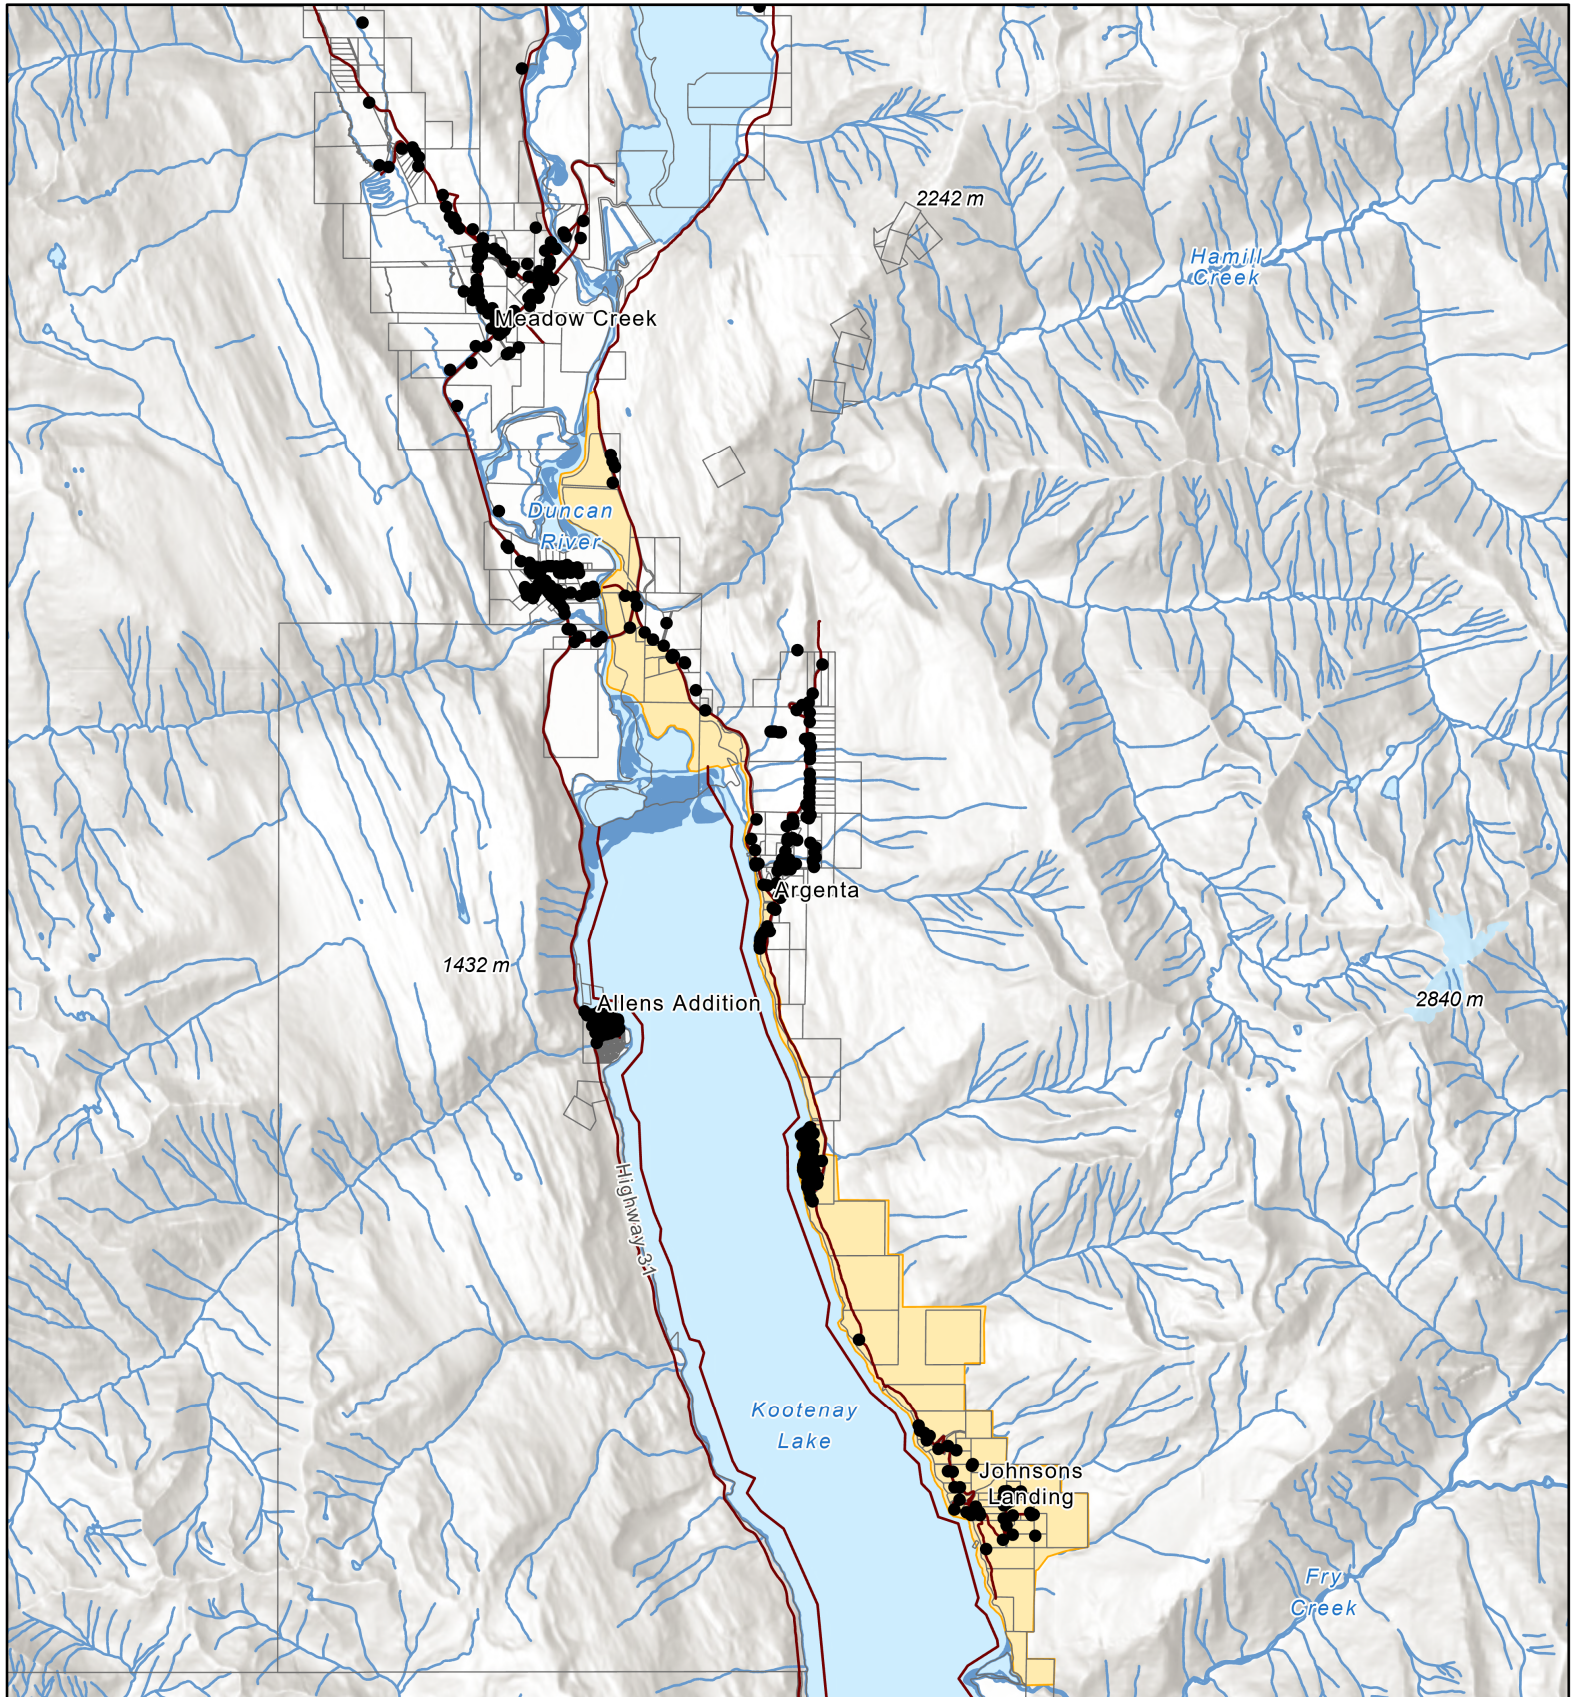

**REGIONAL DISTRICT OF
CENTRAL KOOTENAY
EMERGENCY
OPERATIONS CENTRE**

EOC Phone: 250-352-7701 or 1-866-522-7701

Current Emergency Information:

rdck.ca/EOCinfo

Register to receive emergency notifications:

rdck.ca/notifications

To report a flood, landslide, spill or other hazards:

1-800-663-3456

Argenta Creek Wildfire Evacuation Alert

- Streets
- Addresses
- Legal Parcels
- Evacuation Alert

Map Scale: 1:111,270

N

The mapping information shown are approximate representations and should only be used for reference purposes. The Regional District of Central Kootenay is not responsible for any errors or omissions on this map.